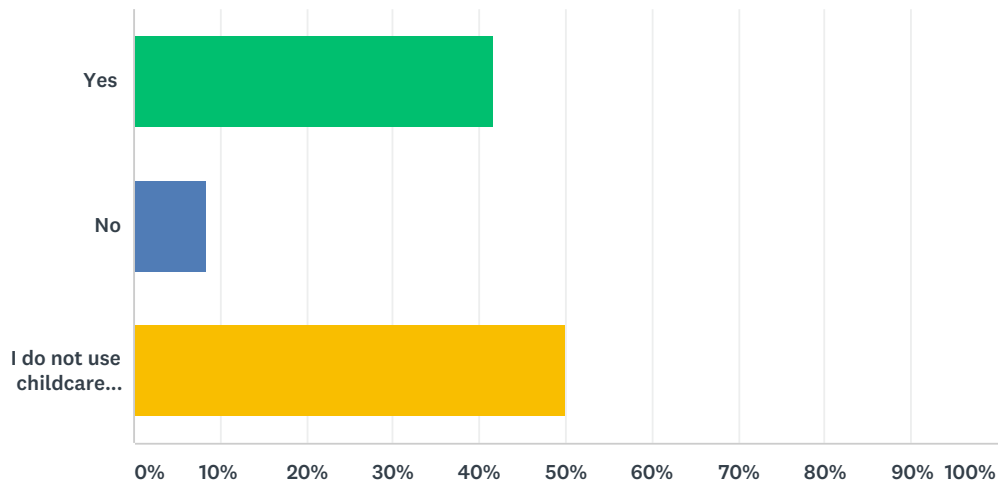

Q24 Do you feel the way you book sessions for BOS Kids using childcare vouchers is efficient?

Answered: 60 Skipped: 36

ANSWER CHOICES	RESPONSES	
Yes	41.67%	25
No	8.33%	5
I do not use childcare vouchers but book online instead	50.00%	30
TOTAL		60