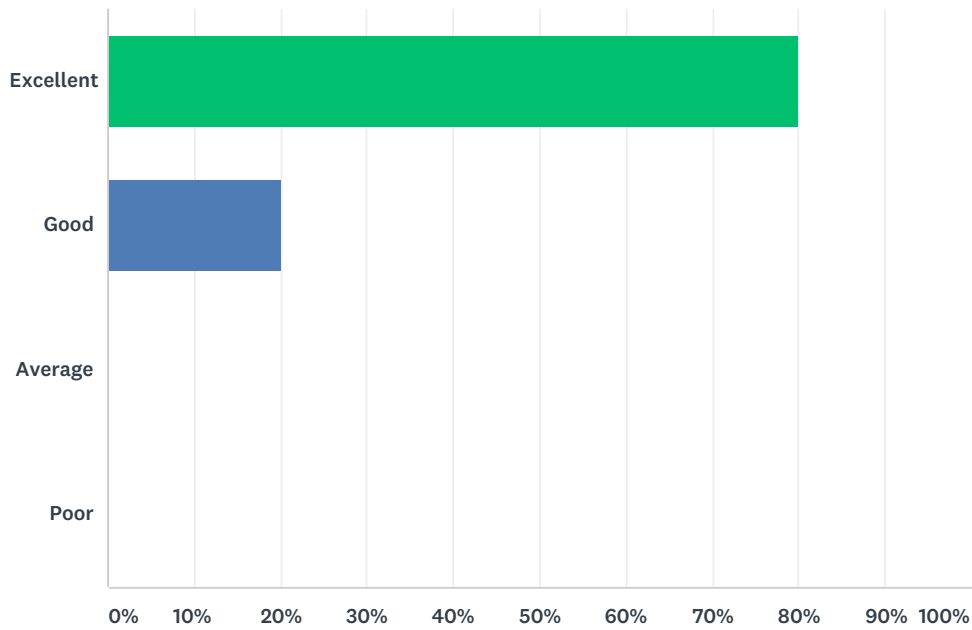

## Q20 Overall, I am happy with my child's experience at this school.

Answered: 92 Skipped: 4

ANSWER CHOICES	RESPONSES	
Strongly agree	71.74%	66
Agree	28.26%	26
Disagree	0.00%	0
Strongly disagree	0.00%	0
<b>TOTAL</b>		<b>92</b>

## Q21 Does your child use BOS Kids HQ (before and after school childcare)?

Answered: 92 Skipped: 4

ANSWER CHOICES	RESPONSES	
Yes, on a regular basis	47.83%	44
Yes, occasionally	19.57%	18
No	28.26%	26
Not yet, but I intend to in the future	4.35%	4
<b>TOTAL</b>		<b>92</b>

## Q22 How would you rate the childcare provided by BOS Kids HQ?

Answered: 60 Skipped: 36

ANSWER CHOICES	RESPONSES	
Excellent	80.00%	48
Good	20.00%	12
Average	0.00%	0
Poor	0.00%	0
<b>TOTAL</b>		<b>60</b>