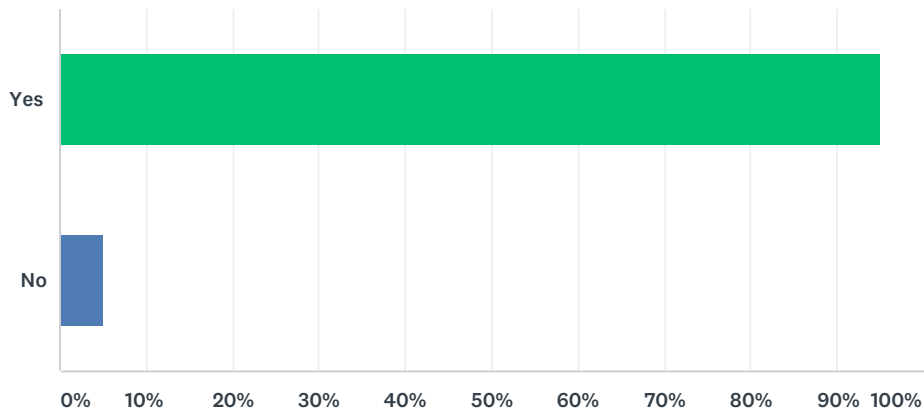

Q23 Do you feel the service provided by BOS Kids is good value for money?

Answered: 60 Skipped: 36

ANSWER CHOICES	RESPONSES	
Yes	95.00%	57
No	5.00%	3
TOTAL		60