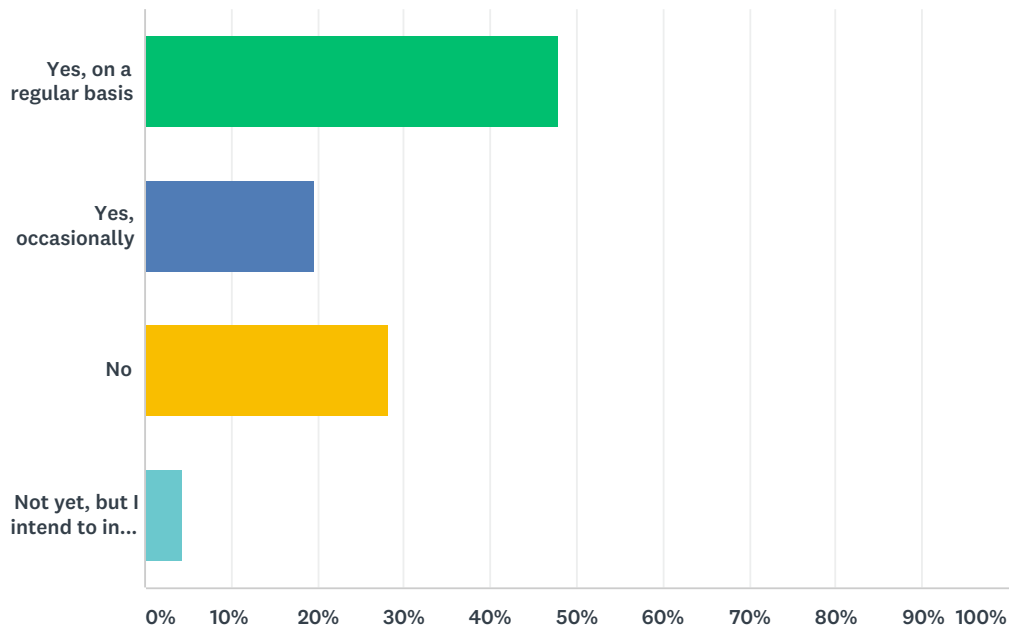

## Q20 Overall, I am happy with my child's experience at this school.

Answered: 92 Skipped: 4

ANSWER CHOICES	RESPONSES	
Strongly agree	71.74%	66
Agree	28.26%	26
Disagree	0.00%	0
Strongly disagree	0.00%	0
<b>TOTAL</b>		<b>92</b>

## Q21 Does your child use BOS Kids HQ (before and after school childcare)?

Answered: 92 Skipped: 4

ANSWER CHOICES	RESPONSES	
Yes, on a regular basis	47.83%	44
Yes, occasionally	19.57%	18
No	28.26%	26
Not yet, but I intend to in the future	4.35%	4
<b>TOTAL</b>		<b>92</b>