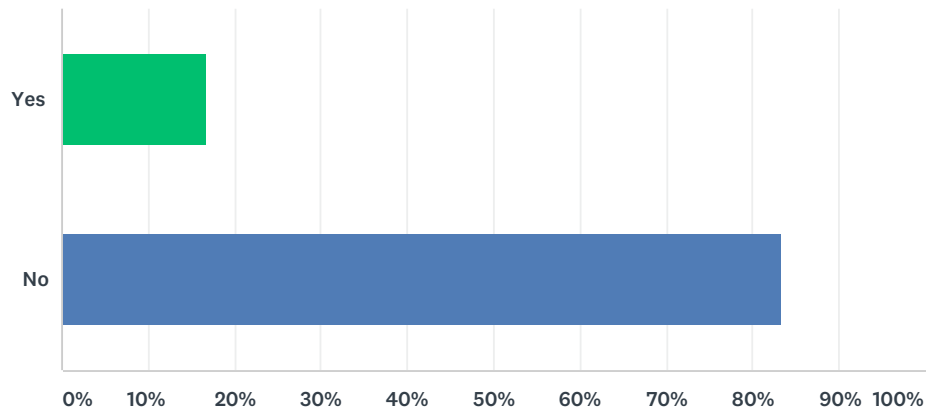

Q3 Is your child new to the school (since September 2018)?

Answered: 96 Skipped: 0

ANSWER CHOICES	RESPONSES	
Yes	16.67%	16
No	83.33%	80
TOTAL		96