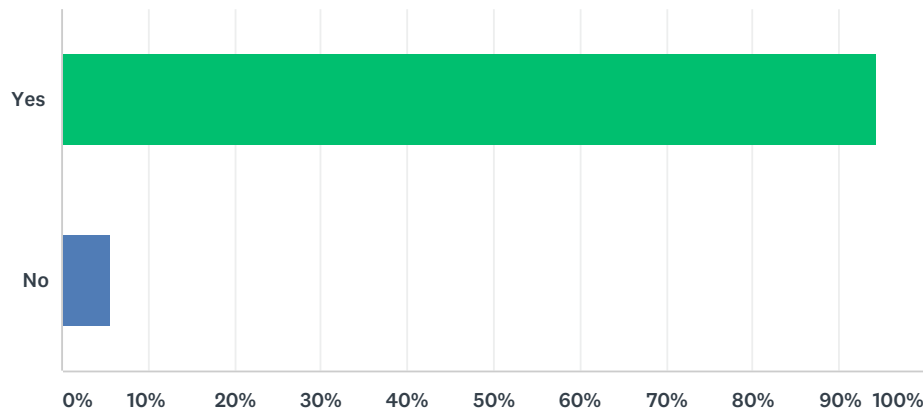

### Q5 The staff are sensitive and supportive to my child at times of extended periods of parental absence.

Answered: 18 Skipped: 78

ANSWER CHOICES	RESPONSES	
Strongly agree	33.33%	6
Agree	38.89%	7
Disagree	5.56%	1
Strongly disagree	0.00%	0
Not applicable/Dont Know	22.22%	4
<b>TOTAL</b>		<b>18</b>

### Q6 Are you aware of the new Service Pupil Premium Strategy for this school?

Answered: 18 Skipped: 78

ANSWER CHOICES	RESPONSES	
Yes	94.44%	17
No	5.56%	1
TOTAL		18