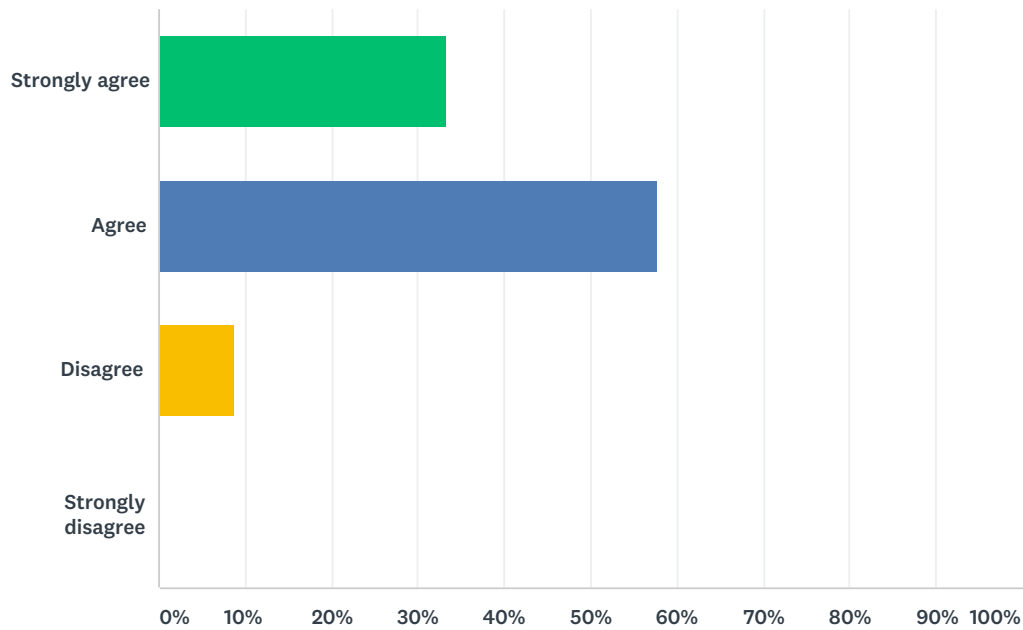

Q30 I feel fully informed about my child's learning and know how to support them at home.

Answered: 90 Skipped: 6

ANSWER CHOICES	RESPONSES	
Strongly agree	33.33%	30
Agree	57.78%	52
Disagree	8.89%	8
Strongly disagree	0.00%	0
TOTAL		90