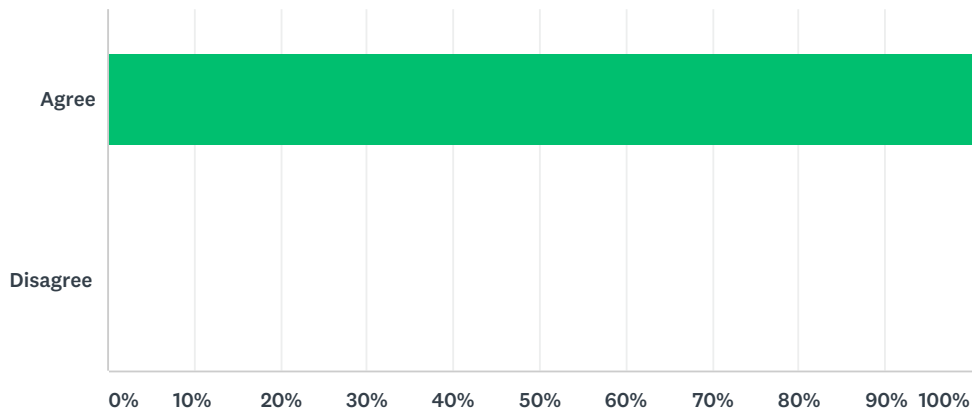

Q33 The school has a sufficient level of Christianity in its ethos and curriculum.

Answered: 89 Skipped: 7

ANSWER CHOICES	RESPONSES	
Agree	100.00%	89
Disagree	0.00%	0
TOTAL		89