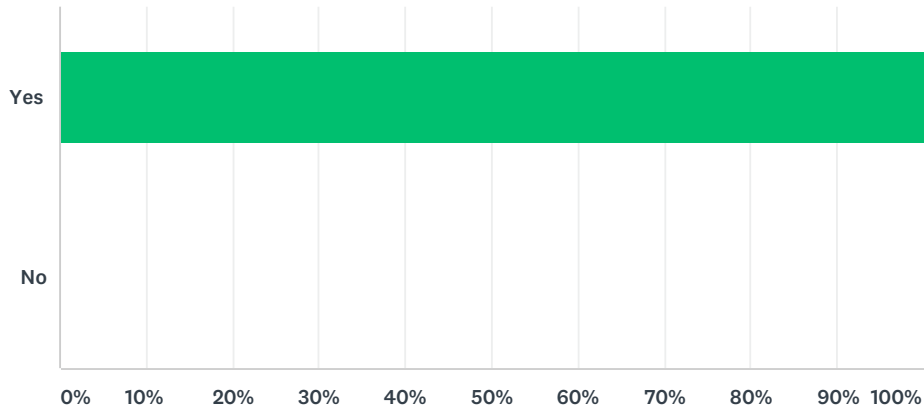

### Q6 Are you aware of the new Service Pupil Premium Strategy for this school?

Answered: 18 Skipped: 78

ANSWER CHOICES	RESPONSES	
Yes	94.44%	17
No	5.56%	1
TOTAL		18

### Q7 Do you feel this school meets the needs of your child?

Answered: 18 Skipped: 78

ANSWER CHOICES	RESPONSES	
Yes	100.00%	18
No	0.00%	0
<b>TOTAL</b>		<b>18</b>