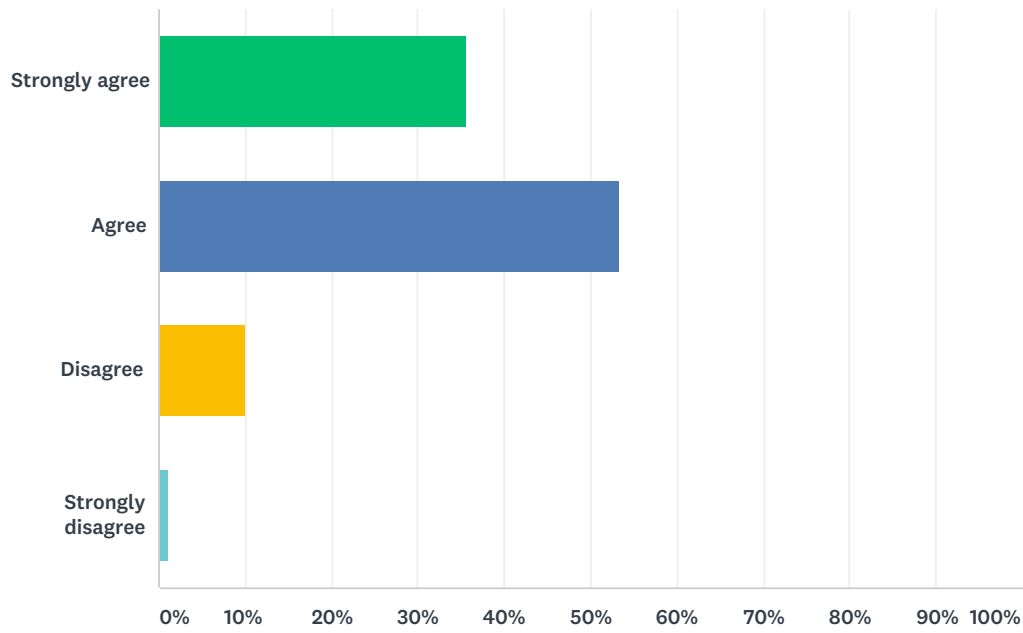

Q29 The communication from the class teacher to parents/carers is good.

Answered: 90 Skipped: 6

ANSWER CHOICES	RESPONSES	
Strongly agree	35.56%	32
Agree	53.33%	48
Disagree	10.00%	9
Strongly disagree	1.11%	1
TOTAL		90