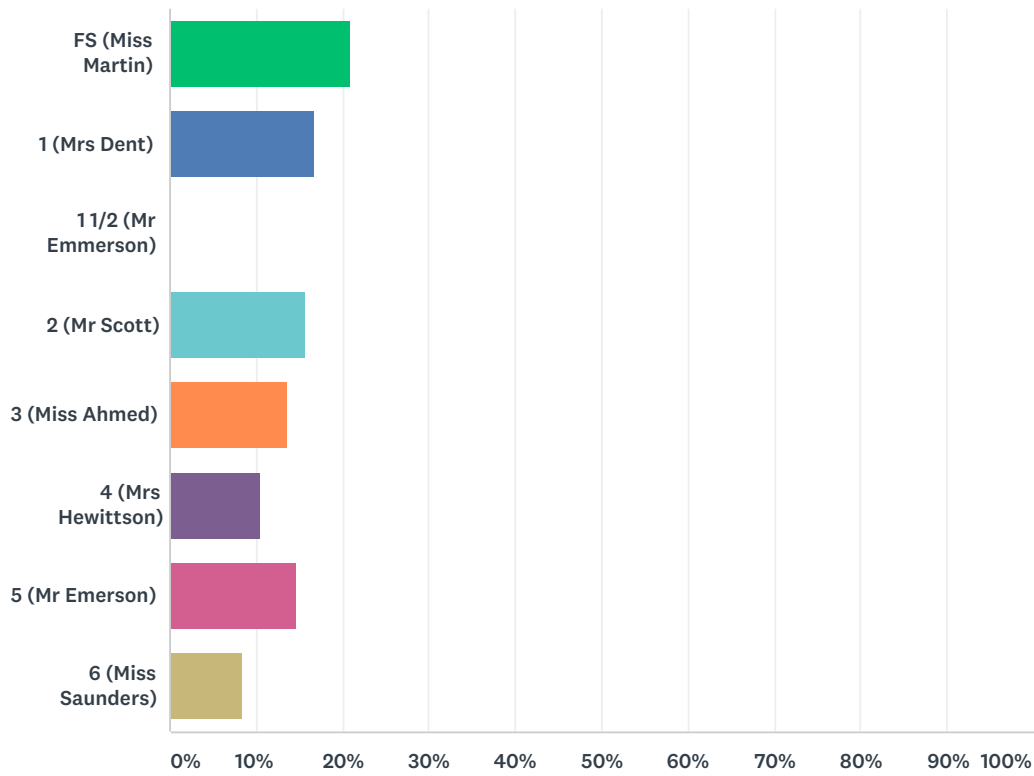

# Q1 Which class is your child in?

Answered: 96 Skipped: 0

ANSWER CHOICES	RESPONSES	
FS (Miss Martin)	20.83%	20
1 (Mrs Dent)	16.67%	16
1 1/2 (Mr Emmerson)	0.00%	0
2 (Mr Scott)	15.63%	15
3 (Miss Ahmed)	13.54%	13
4 (Mrs Hewittson)	10.42%	10
5 (Mr Emerson)	14.58%	14
6 (Miss Saunders)	8.33%	8
Total Respondents: 96		