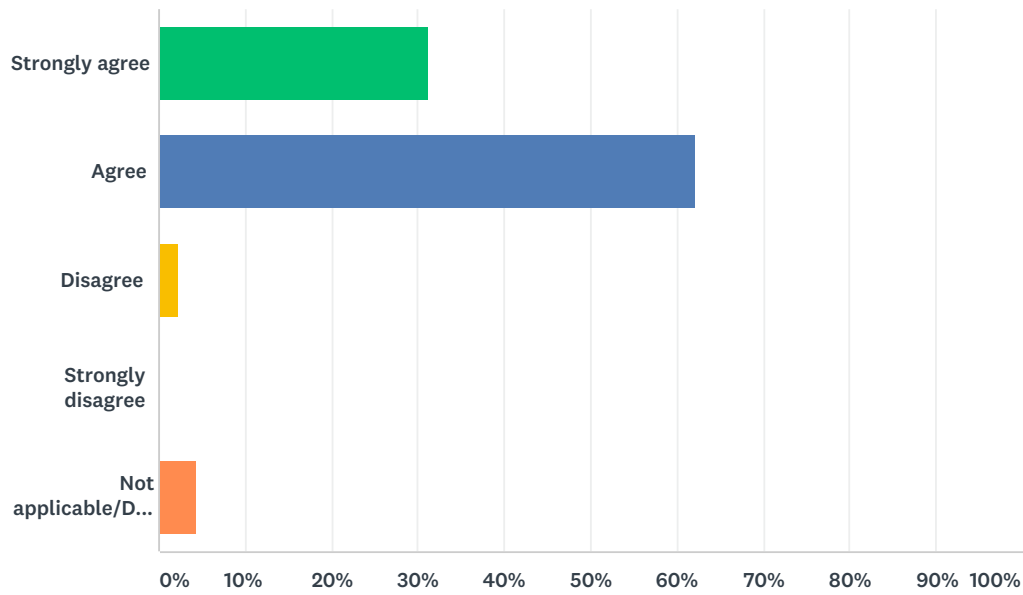

Q31 School expects the right amount of homework from my child each week.

Answered: 90 Skipped: 6

ANSWER CHOICES	RESPONSES	
Strongly agree	31.11%	28
Agree	62.22%	56
Disagree	2.22%	2
Strongly disagree	0.00%	0
Not applicable/Don't know	4.44%	4
TOTAL		90