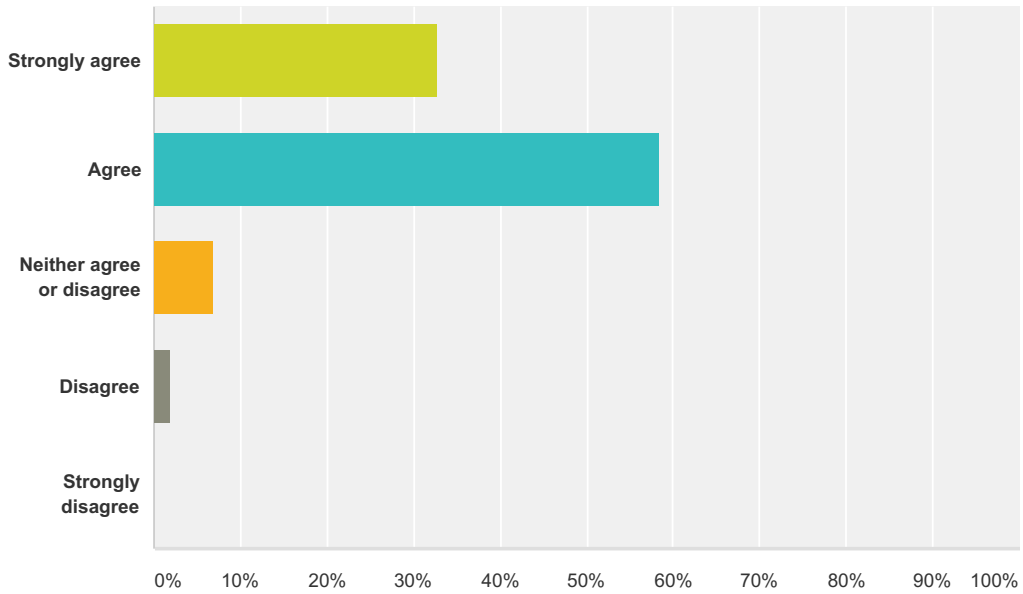

Q28 I feel fully informed about my child's learning and know how to support them at home.

Answered: 101 Skipped: 10

Answer Choices	Responses	Count
Strongly agree	32.67%	33
Agree	58.42%	59
Neither agree or disagree	6.93%	7
Disagree	1.98%	2
Strongly disagree	0.00%	0
Total		101