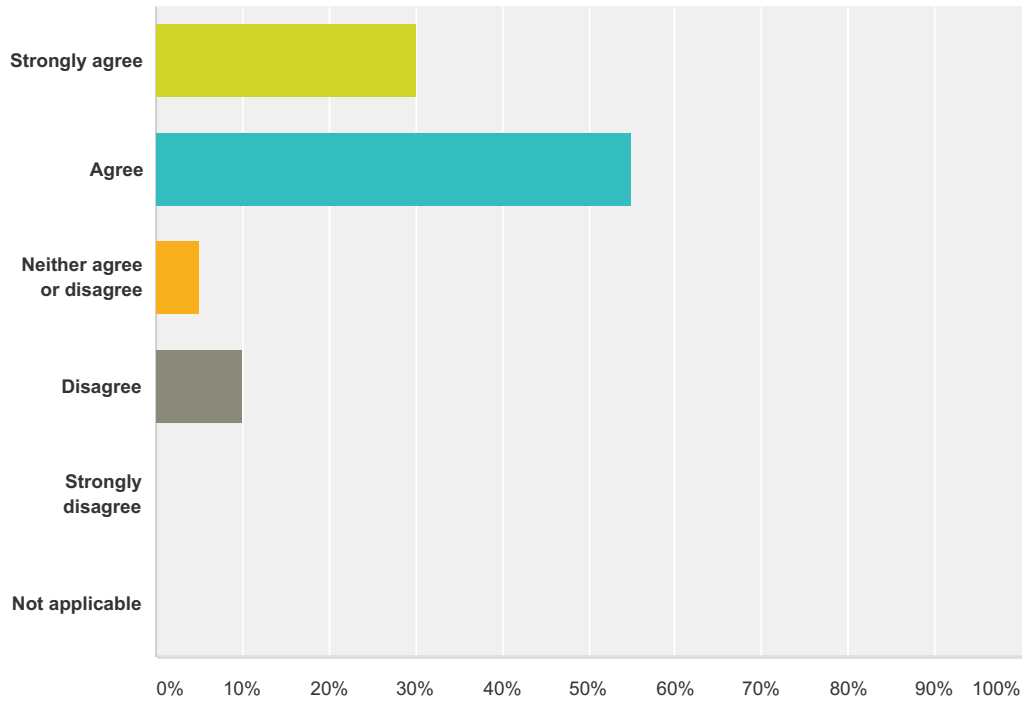

Q6 I am aware of the HMS Heroes group operating within school and understand its purpose.

Answered: 20 Skipped: 91

Answer Choices	Responses	Count
Strongly agree	30.00%	6
Agree	55.00%	11
Neither agree or disagree	5.00%	1
Disagree	10.00%	2
Strongly disagree	0.00%	0
Not applicable	0.00%	0
Total		20