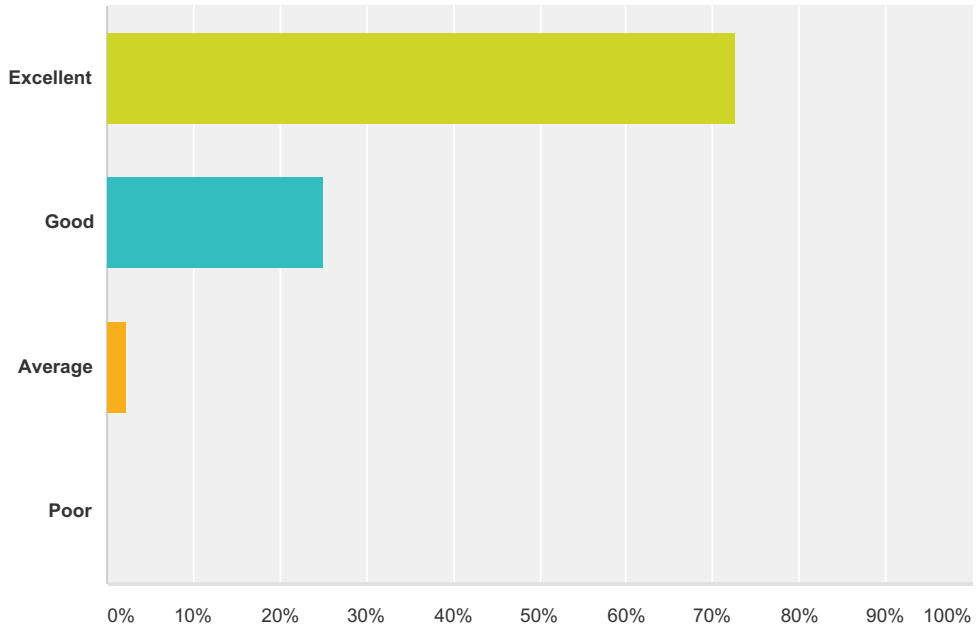

Q24 How would you rate the childcare provided by BOS Kids HQ?

Answered: 44 Skipped: 67

Answer Choices	Responses	Count
Excellent	72.73%	32
Good	25.00%	11
Average	2.27%	1
Poor	0.00%	0
Total		44