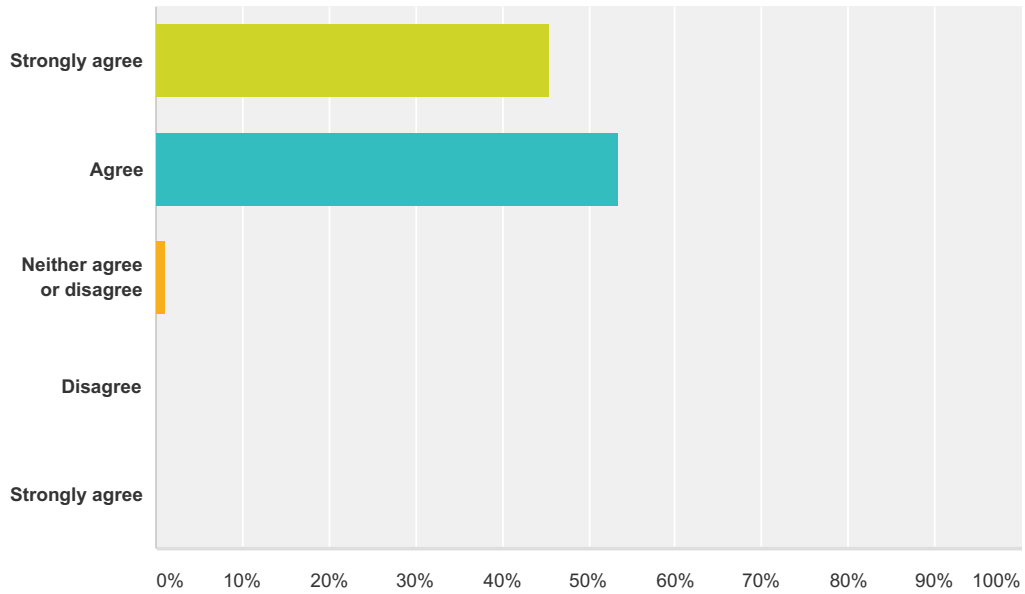

Q26 The communication from the headteacher and admin team to parents/carers is good.

Answered: 101 Skipped: 10

Answer Choices	Responses	Count
Strongly agree	45.54%	46
Agree	53.47%	54
Neither agree or disagree	0.99%	1
Disagree	0.00%	0
Strongly agree	0.00%	0
Total		101