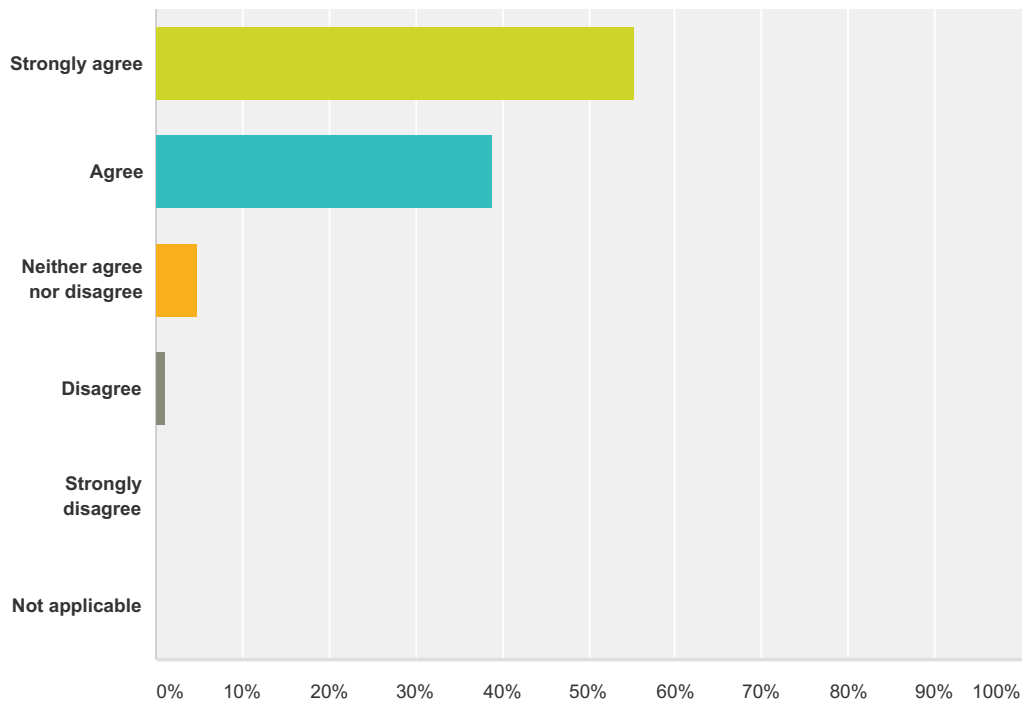

**Q9 Please give your reasons for choosing
Brompton on Swale CE Primary School for
your service child.**

Answered: 20 Skipped: 91

Q10 My child enjoys school.

Answered: 103 Skipped: 8

Answer Choices	Responses
Strongly agree	55.34% 57
Agree	38.83% 40
Neither agree nor disagree	4.85% 5
Disagree	0.97% 1
Strongly disagree	0.00% 0
Not applicable	0.00% 0
Total	103