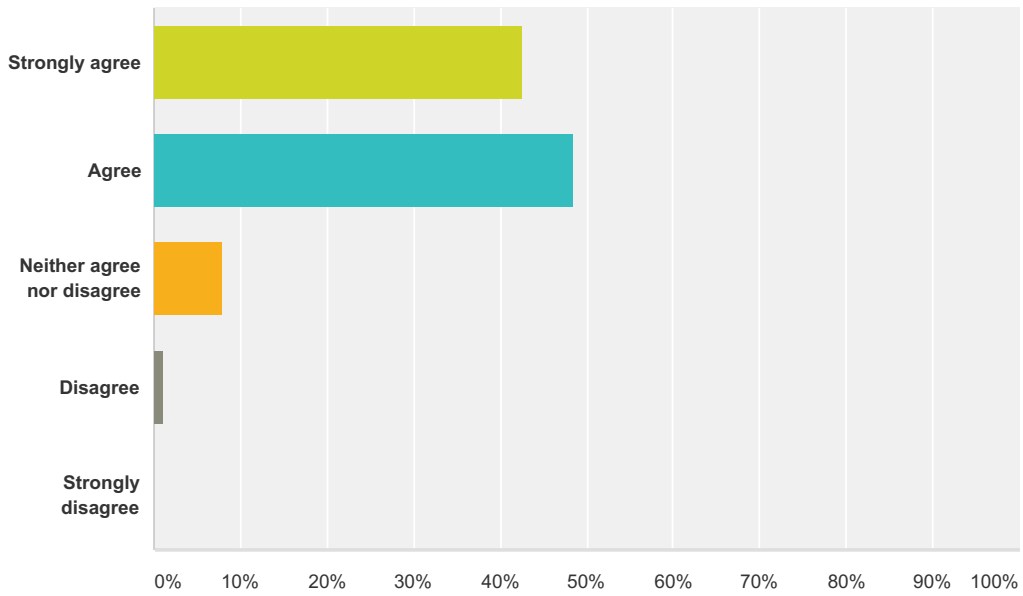

Q27 The communication from the class teacher to parents/carers is good.

Answered: 101 Skipped: 10

Answer Choices	Responses	
Strongly agree	42.57%	43
Agree	48.51%	49
Neither agree nor disagree	7.92%	8
Disagree	0.99%	1
Strongly disagree	0.00%	0
Total		101