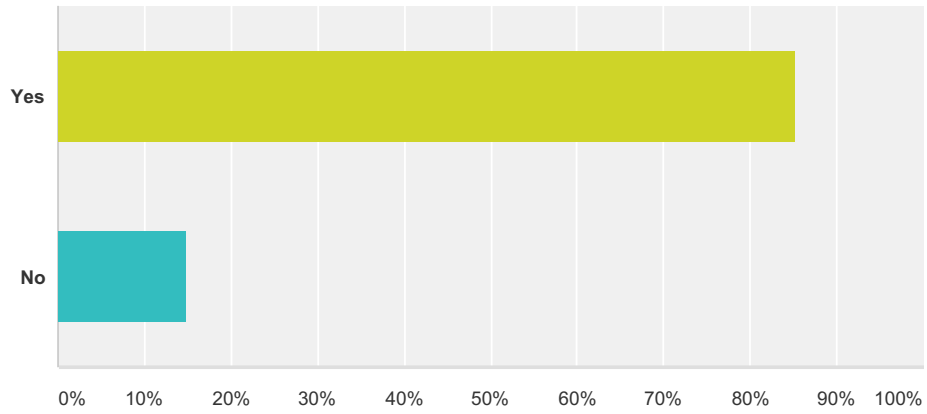

Q29 Are you aware of what your child's targets are?

Answered: 101 Skipped: 10

Answer Choices	Responses
Yes	85.15% 86
No	14.85% 15
Total	101