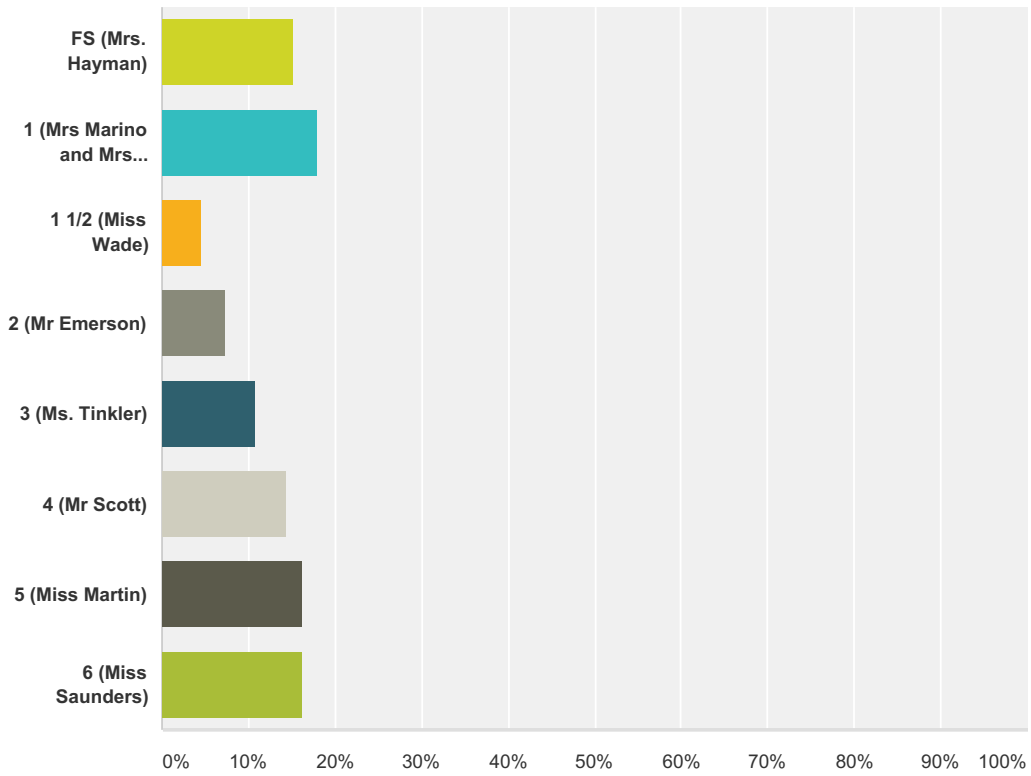

Q1 Which class is your child in?

Answered: 111 Skipped: 0

Answer Choices	Responses
FS (Mrs. Hayman)	15.32% 17
1 (Mrs Marino and Mrs Hewitson)	18.02% 20
1 1/2 (Miss Wade)	4.50% 5
2 (Mr Emerson)	7.21% 8
3 (Ms. Tinkler)	10.81% 12
4 (Mr Scott)	14.41% 16
5 (Miss Martin)	16.22% 18
6 (Miss Saunders)	16.22% 18
Total Respondents: 111	