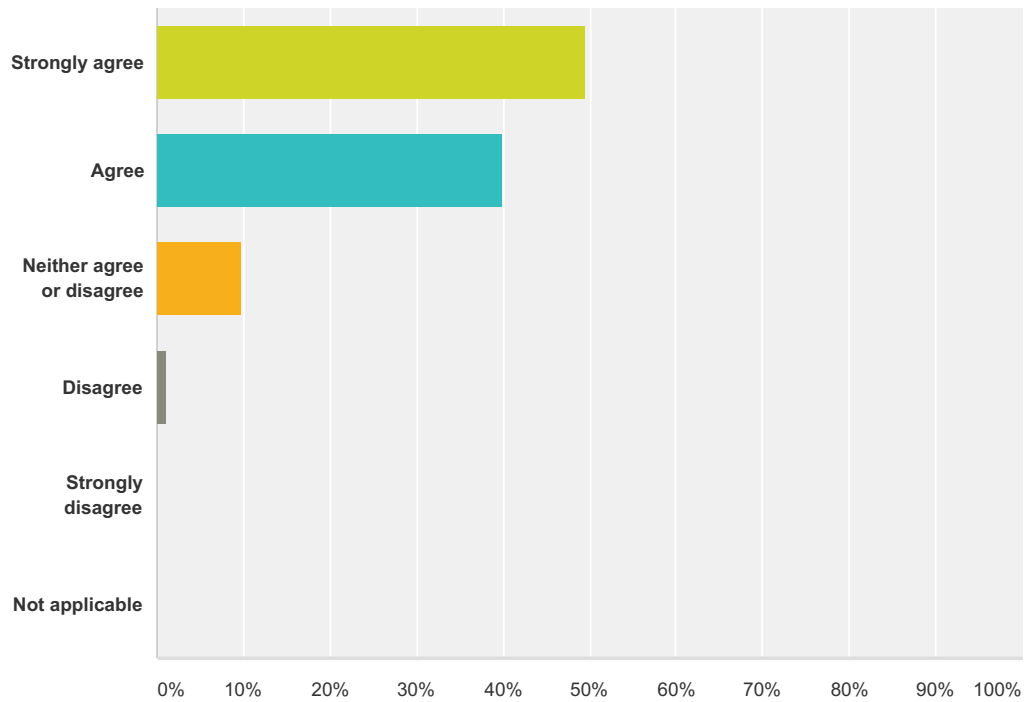

Q11 My child is making good progress at this school.

Answered: 103 Skipped: 8

Answer Choices	Responses	
Strongly agree	49.51%	51
Agree	39.81%	41
Neither agree or disagree	9.71%	10
Disagree	0.97%	1
Strongly disagree	0.00%	0
Not applicable	0.00%	0
Total		103