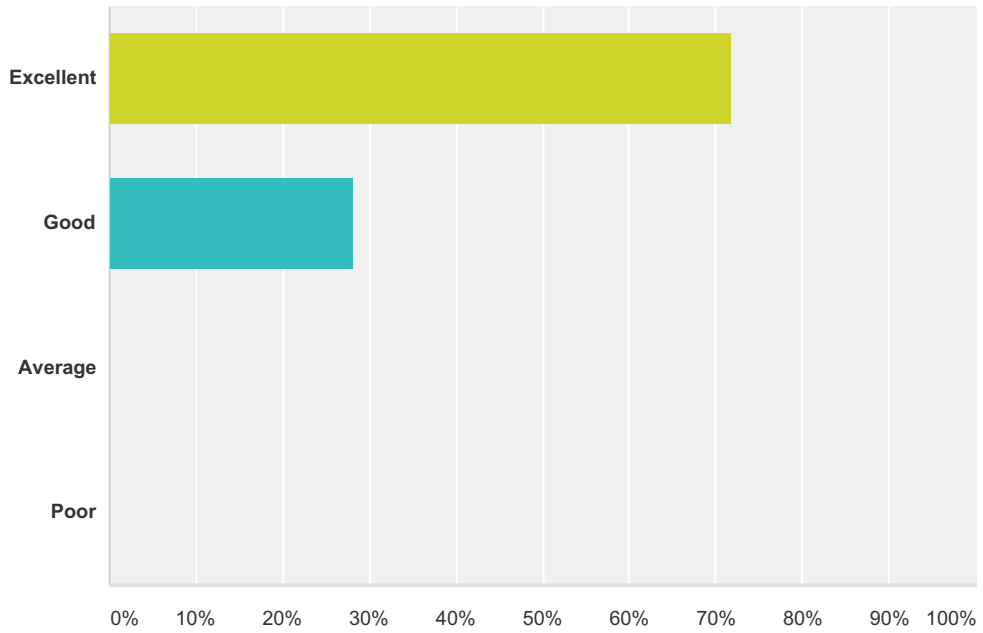

Q24 How would you rate the childcare provided by BOS Kids HQ?

Answered: 32 Skipped: 31

Answer Choices	Responses
Excellent	71.88% 23
Good	28.13% 9
Average	0.00% 0
Poor	0.00% 0
Total	32