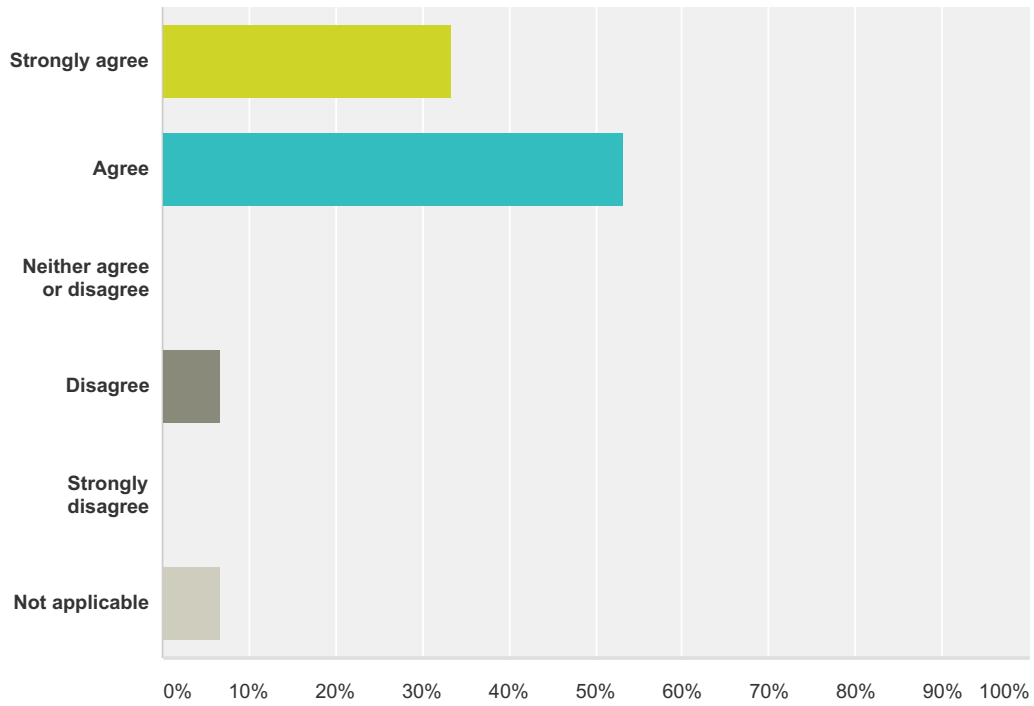

Q6 I am aware of the HMS Heroes group operating within school and understand its purpose.

Answered: 15 Skipped: 48

Answer Choices	Responses
Strongly agree	33.33% 5
Agree	53.33% 8
Neither agree or disagree	0.00% 0
Disagree	6.67% 1
Strongly disagree	0.00% 0
Not applicable	6.67% 1
Total	15