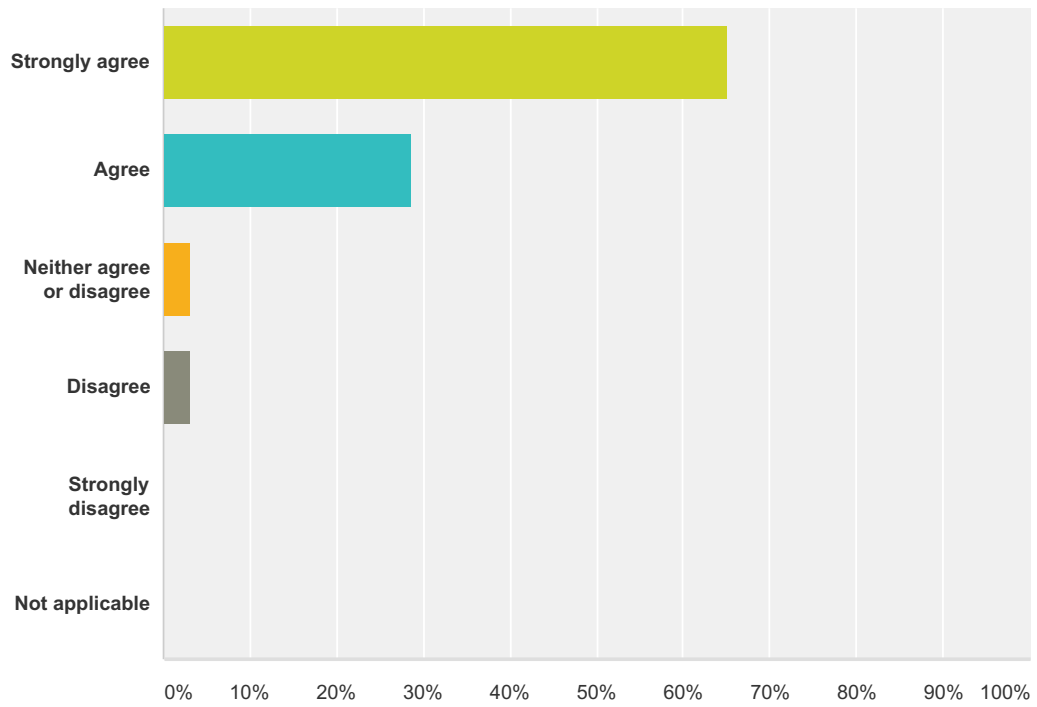

**Q9 Please give your reasons for choosing
Brompton on Swale CE Primary School for
your service child.**

Answered: 15 Skipped: 48

Q10 My child enjoys school.

Answered: 63 Skipped: 0

Answer Choices	Responses	
Strongly agree	65.08%	41
Agree	28.57%	18
Neither agree or disagree	3.17%	2
Disagree	3.17%	2
Strongly disagree	0.00%	0
Not applicable	0.00%	0
Total		63