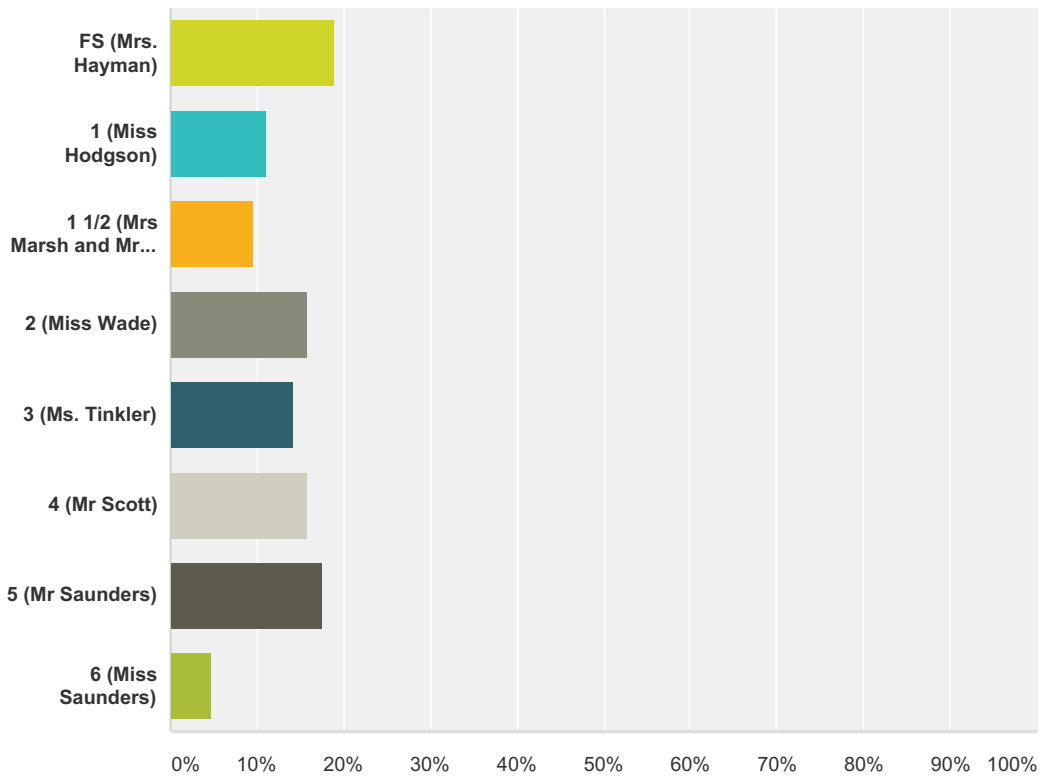

Q1 Which class is your child in?

Answered: 63 Skipped: 0

Answer Choices	Responses
FS (Mrs. Hayman)	19.05% 12
1 (Miss Hodgson)	11.11% 7
1 1/2 (Mrs Marsh and Mrs Frost)	9.52% 6
2 (Miss Wade)	15.87% 10
3 (Ms. Tinkler)	14.29% 9
4 (Mr Scott)	15.87% 10
5 (Mr Saunders)	17.46% 11
6 (Miss Saunders)	4.76% 3
Total Respondents: 63	