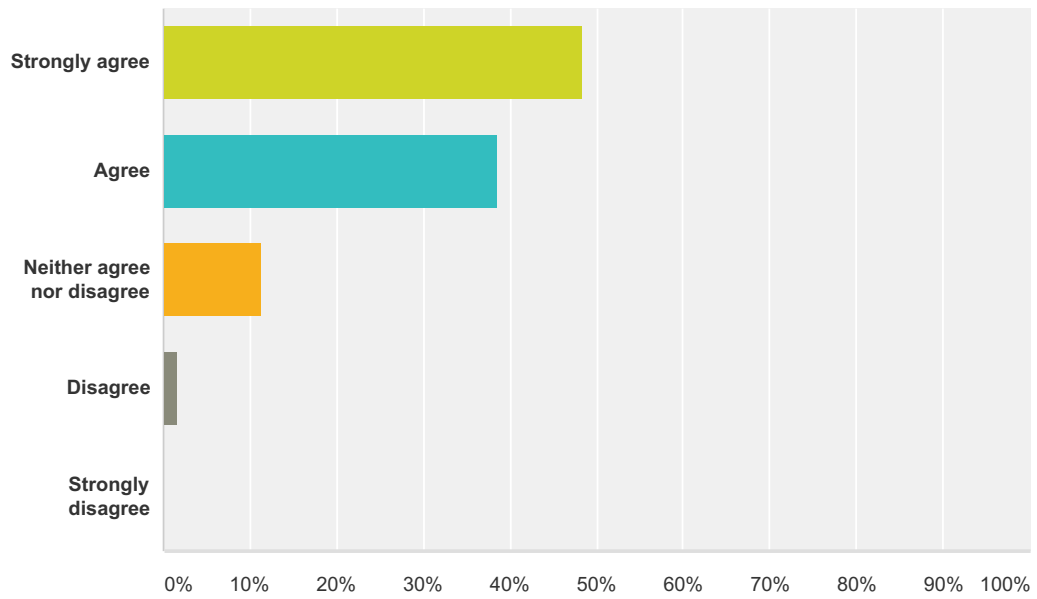

Q27 The communication from the class teacher to parents/carers is good.

Answered: 62 Skipped: 1

Answer Choices	Responses
Strongly agree	48.39% 30
Agree	38.71% 24
Neither agree nor disagree	11.29% 7
Disagree	1.61% 1
Strongly disagree	0.00% 0
Total	62