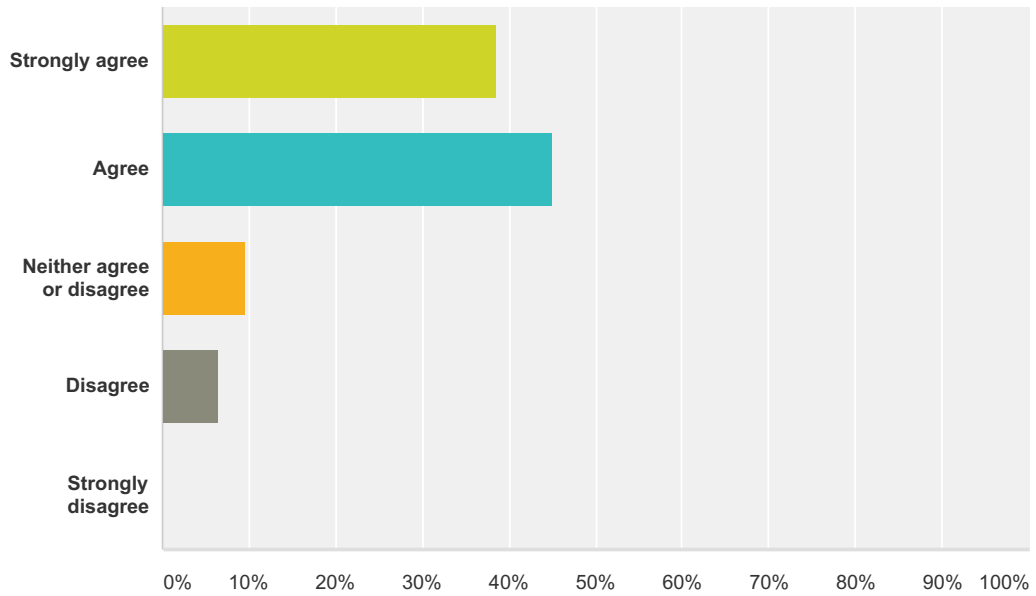

Q28 I feel fully informed about my child's learning and know how to support them at home.

Answered: 62 Skipped: 1

Answer Choices	Responses	Count
Strongly agree	38.71%	24
Agree	45.16%	28
Neither agree or disagree	9.68%	6
Disagree	6.45%	4
Strongly disagree	0.00%	0
Total		62