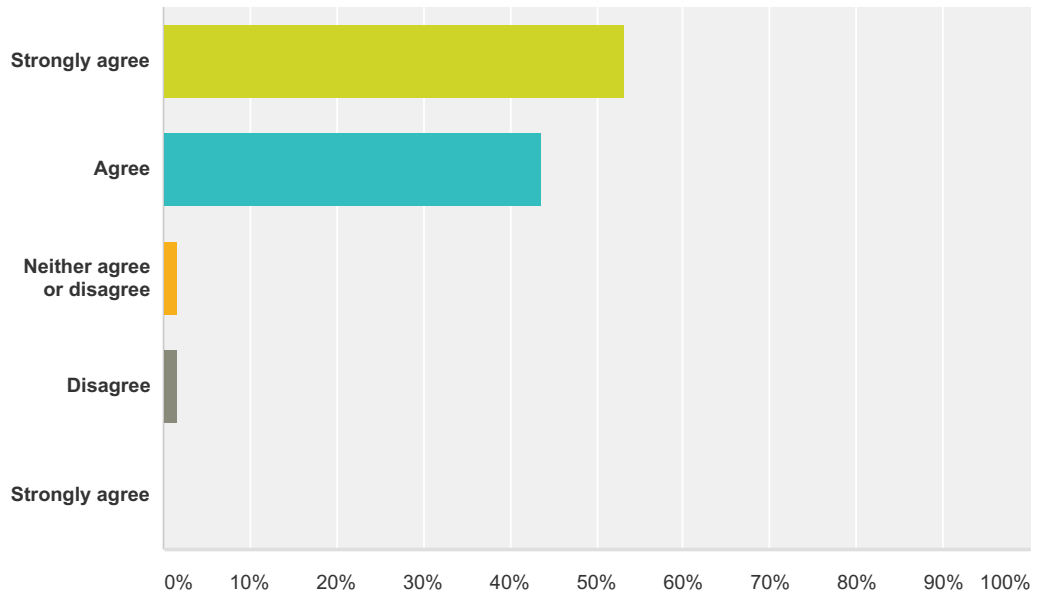

Q26 The communication from the headteacher and admin team to parents/carers is good.

Answered: 62 Skipped: 1

Answer Choices	Responses	
Strongly agree	53.23%	33
Agree	43.55%	27
Neither agree or disagree	1.61%	1
Disagree	1.61%	1
Strongly agree	0.00%	0
Total		62