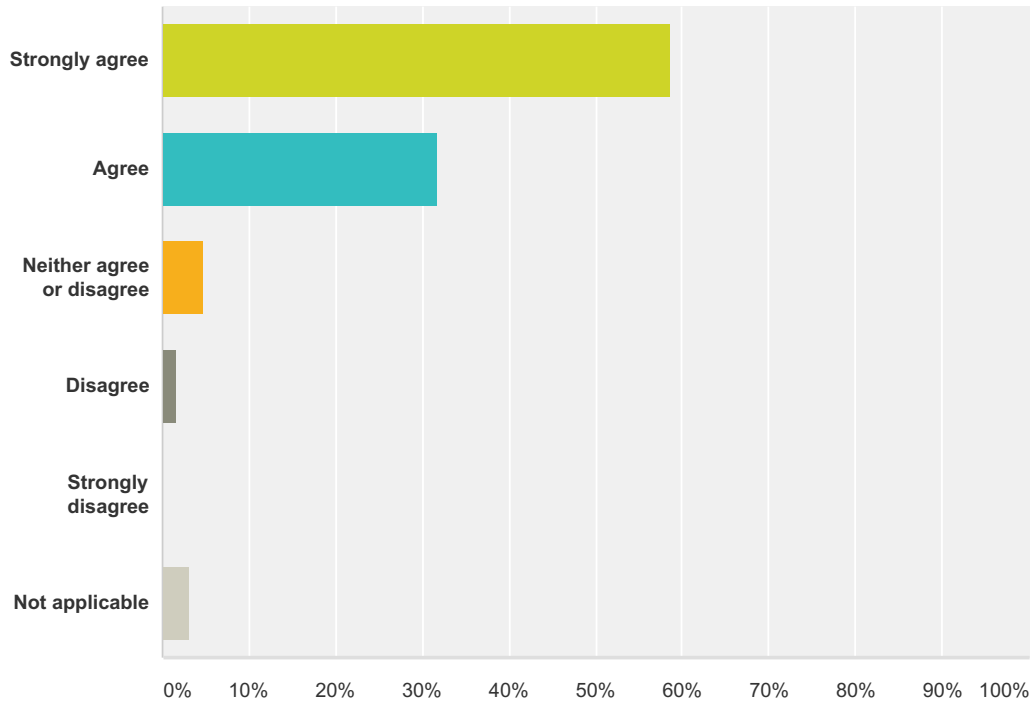

Q11 My child is making good progress at this school.

Answered: 63 Skipped: 0

Answer Choices	Responses
Strongly agree	58.73% 37
Agree	31.75% 20
Neither agree or disagree	4.76% 3
Disagree	1.59% 1
Strongly disagree	0.00% 0
Not applicable	3.17% 2
Total	63